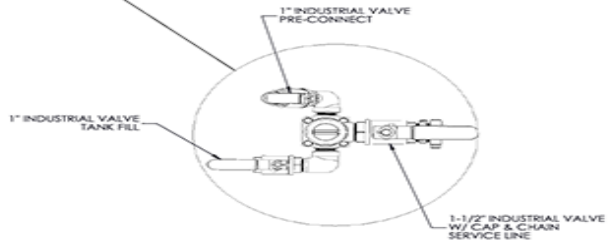

HEIGHT	
	WATER TANK (A)	OVERALL (B)
200 GALLONS	19-3/4"	28-3/4"
250 GALLONS	24-5/8"	33-5/8"
300 GALLONS	29-1/2"	38-1/2"

TITLE : - U.S. GAL. WATER - U.S. GAL. F.C.		WARNING : THIS DOCUMENT REMAINS THE PROPERTY	SIZE A	
VERIFIED BY :	DATE : 12-05-15 CREATED BY :			No.: III