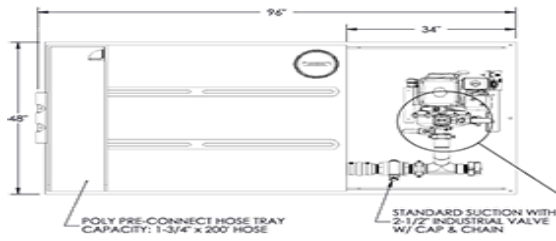

HEIGHT	
	WATER TANK (A)	OVERALL (B)
200 GALLONS	19-3/4"	28-3/4"
250 GALLONS	24-5/8"	33-5/8"
300 GALLONS	29-1/2"	38-1/2"

TITLE : - U.S. GAL. WATER - U.S. GAL. F.C.		WARNING : THIS DOCUMENT REMAINS THE PROPERTY	SIZE A	
VERIFIED BY :	DATE : 12-05-15 CREATED BY :			No.: III