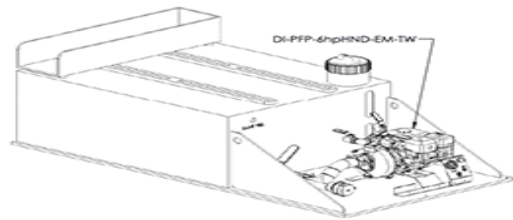

HEIGHT	
	WATER TANK (A)	OVERALL (B)
200 GALLONS	19-3/4"	28-3/4"
250 GALLONS	24-5/8"	33-5/8"
300 GALLONS	29-1/2"	38-1/2"

TITLE : - U.S. GAL. WATER - U.S. GAL. F.C.		WARNING : THIS DOCUMENT REMAINS THE PROPERTY	SIZE A	
VERIFIED BY :	DATE : 12-05-15 CREATED BY :			No.: III