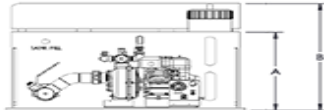

HEIGHT	
	WATER TANK (A)	OVERALL (B)
200 GALLONS	19-3/4"	28-3/4"
250 GALLONS	24-5/8"	33-5/8"
300 GALLONS	29-1/2"	38-1/2"

TITLE : - U.S. GAL. WATER - U.S. GAL. F.C.		WARNING : THIS DOCUMENT REMAINS THE PROPERTY	SIZE A	
VERIFIED BY :	DATE : 12-05-15 CREATED BY :			No.: III